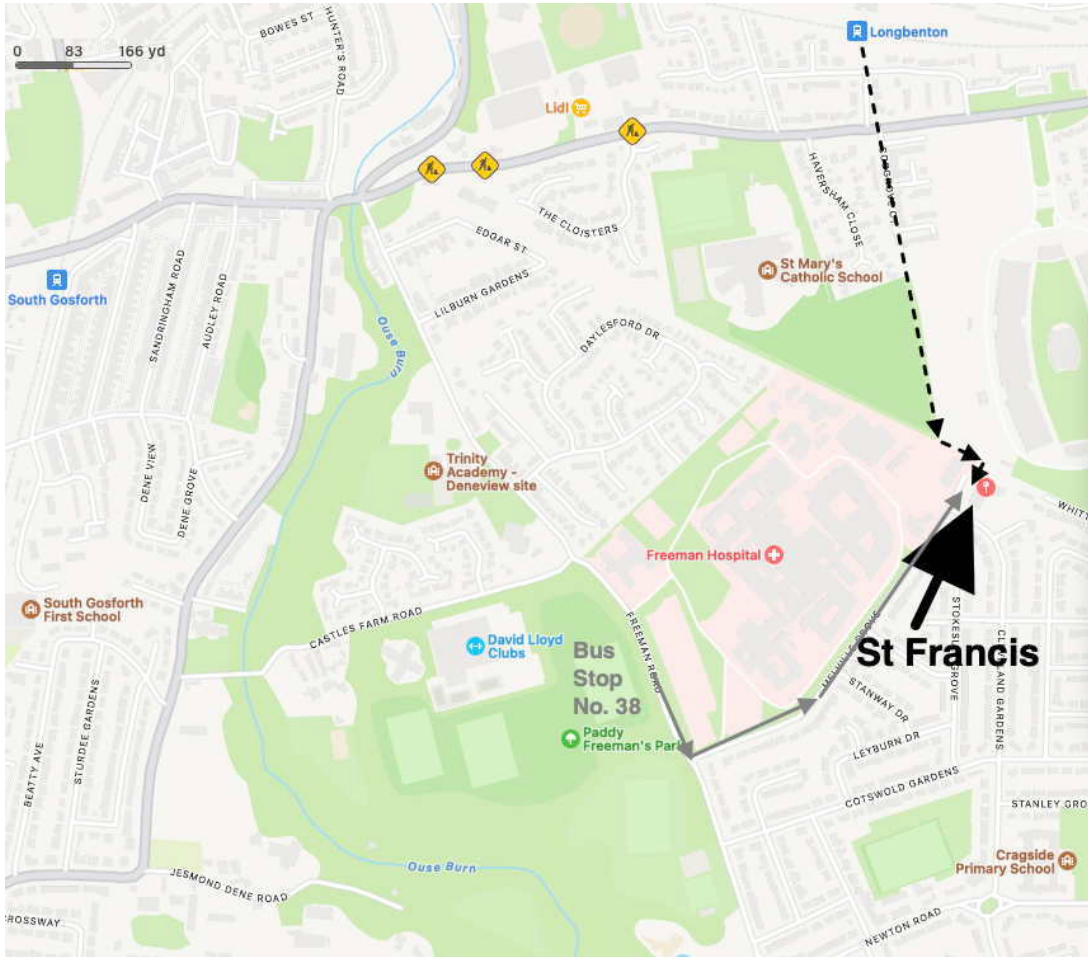

Venue details. Address:

St Francis Church Hall, Cleveland Gardens, Newcastle upon Tyne NE7 7QH - close to Freeman Hospital.

Directions:

Public transport: journey-time from Central Station via **Metro** (yellow line, destination St James, get off at Longbenton): 30 minutes in total, with a 13 minute walk from the station – shown as a black dotted line on the map. **Bus:** The number 38 runs from the city-centre to Freeman Hospital, which is a 9 min walk away - shown as grey line.

Parking: limited at venue itself; plenty within 100m (more details on the info-sheet)

NEEMF info-sheet on the venue: b.link/stfrancis

Please note:

The NEEMF half-price pensioner concession is only for pensioners whose SOLE source of income is the state pension. Pensioners who live on a combination of occupational and state pensions pay the full workshop rate.